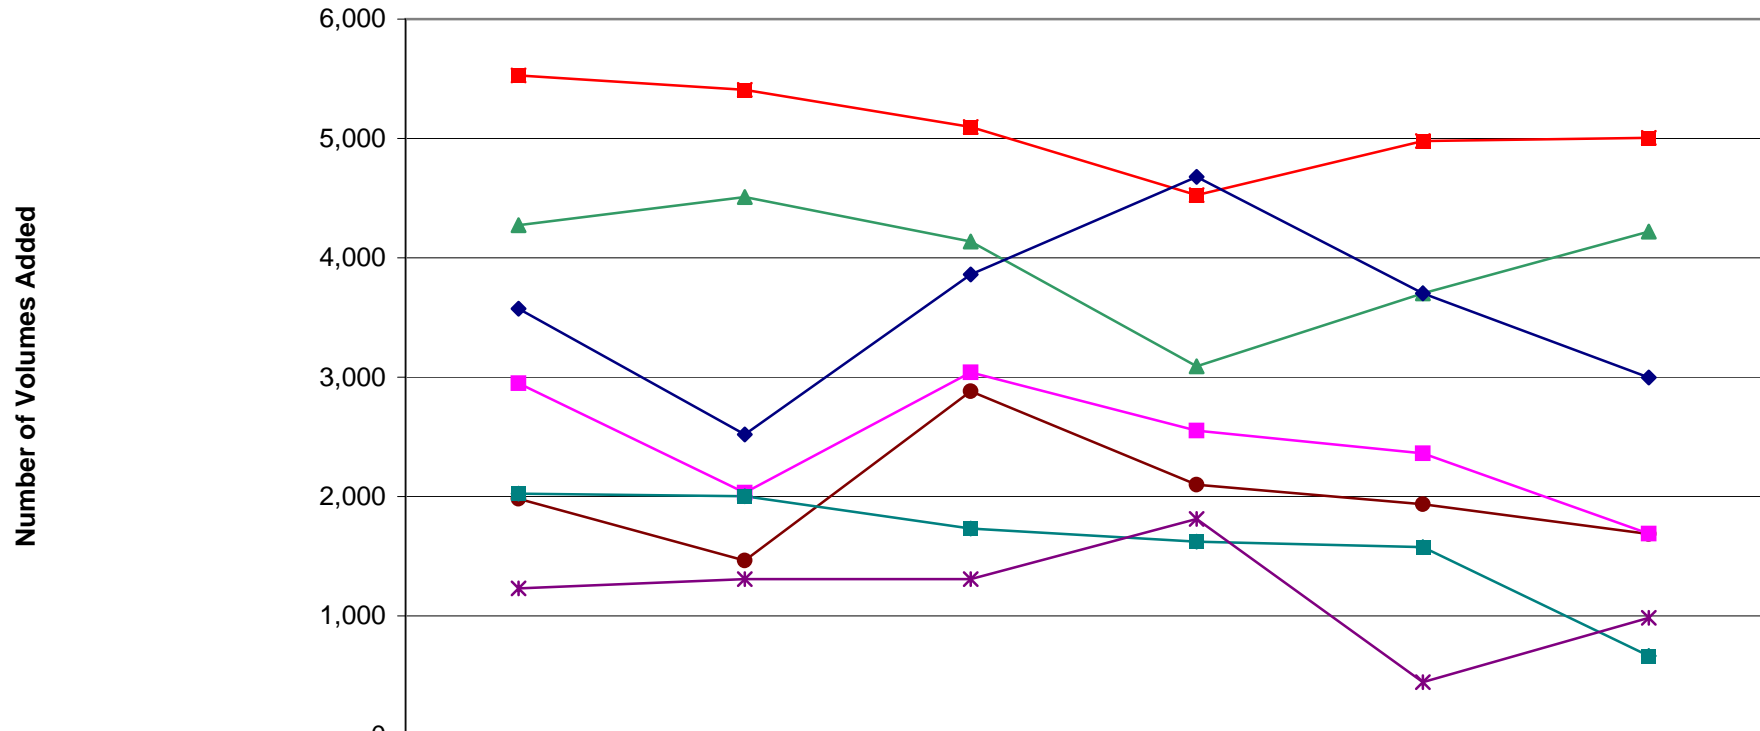

**Print Volumes Gross Increase by Year**

	1998	1999	2000	2001	2002	2003
—▲— Earth Sciences & Maps	4,274	4,510	4,136	3,090	3,703	4,221
—■— Engineering	5,528	5,408	5,097	4,526	4,979	5,005
—◆— Biology	3,575	2,521	3,861	4,678	3,703	2,998
—●— Math/Comp. Sci.	1,981	1,464	2,882	2,099	1,935	1,687
—■— Chem & Chem. Eng.	2,949	2,031	3,040	2,552	2,361	1,688
—■— Physics	2,025	2,003	1,731	1,623	1,576	666
—*— Hopkins Marine	1,230	1,309	1,309	1,812	445	984